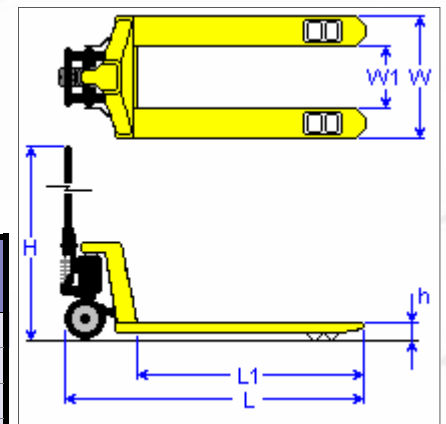

LP 2000 & SLP 1000 Low Profile Pallet Trucks

With so many goods being supplied on low profile pallets, these 2 trucks are specially designed to enter these pallets.

- Capacity 2000 Kg (LP2000) and 1000 Kg (SLP2000).
- Closed fork heights of 57 mm (LP2000) or 36 mm (SLP2000).
- Wide range of standard sizes from stock.
- Extremely reliable pump fitted to robust chassis.
- 3 Position trigger and comfortable handle.
- Comprehensive warranty and superb after sales service provided.

LP2000 & SLP1000

Wheels are available in the following materials.

- Steel .
- Polyurethane .
- Nylon.

Single load rollers not possible on these models.

Model		LP20 1000/ 540	LP20 1000/ 685	LP20 1150/ 540	LP20 1150/ 685	SLP10 1000/ 540	SLP10 1000/ 685	SLP10 1150/ 540	SLP10 1150/ 685
Capacity	Kg	2000				1000			
Fork Length (L1)	mm	1000	1000	1150	1150	1000	1000	1150	1150
Fork Spread (W)	mm	540	685	540	685	540	685	540	685
Fork Spacing (W1)	mm	220	365	220	365	220	365	220	365
Overall Length (L)	mm	1400	1400	1550	1550	1400	1400	1550	1550
Fork Height (h – min)	mm	57				36			
Fork Height (h – max)	mm	180				159			
Load Rollers	mm	Ø 55 Polyurethane				Ø 35 Polyurethane			
Steer Wheels	mm	Ø 175 Nylon				Ø 160 Nylon			