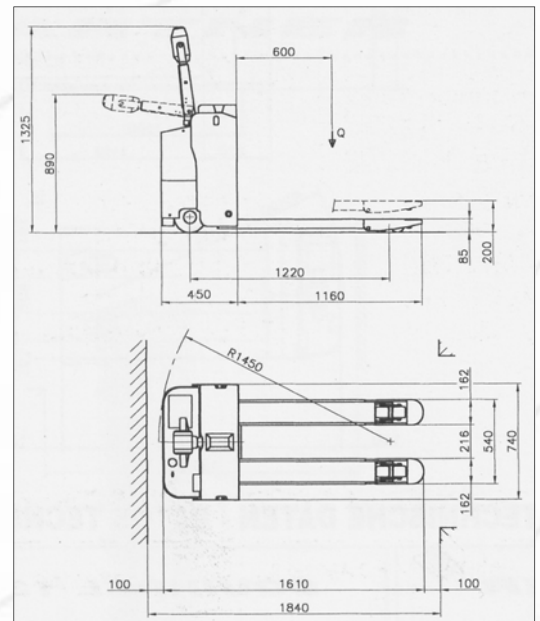

SQR1500 & 2000 Fully Powered Pallet Truck

The SQR1500 & SQR2000 are heavy duty, fully powered pallet trucks.

- Capacity 1500 or 2000 Kg.
- Standard fork size for Euro pallet, other fork sizes available on request.
- Compact design allows for easy manoeuvring in narrow aisles.
- External battery charger.
- Ergonomic drive controls with microprocessor control.
- Heavy duty battery for a full day's continuous work.
- Smooth stepless drive controls.
- Trucks carry CE mark and comply will all current safety legislation.
- Comprehensive warranty and superb after sales service provided.

SQR1500 & 2000

Model		SQR1500	SQR2000
Capacity	Kg	1500	2000
At Load Centre	mm	600	
Fork Length	mm	1160	
Fork Spread	mm	540	
Fork Gap	mm	216	
Overall Length	mm	1610	
Overall Width	mm	740	
Maximum Gradient Laden / Unladen	%	10 / 15	
Wheels	Load Roller	Ø 80 x 90 Polyurethane Single	
	Rear Wheels	Ø 100 x 40 Polyurethane	
	Drive Wheel	Ø 250 x 80 Polyurethane	Ø 200 x 85 Polyurethane
Brake		Electromagnetic	
Battery	V / Ah	24 / 110	24 / 160
Charger	V / A	24 / 30	24 / 30
Truck Weight With Battery	Kg	385	480