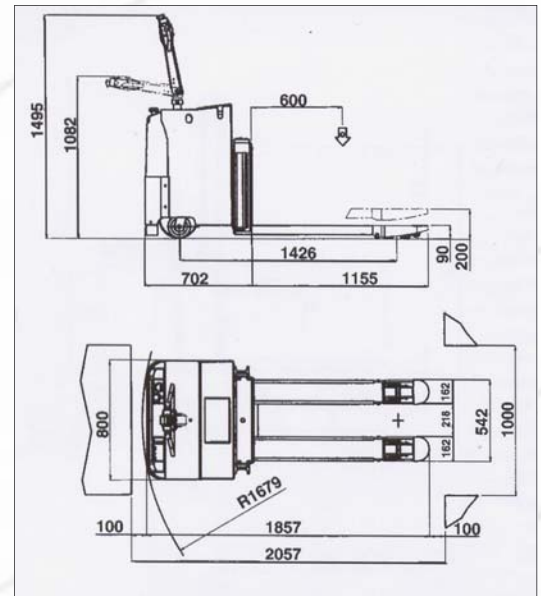

### SQR3000 Fully Powered Pallet Truck

The SQR3000 heavy duty, fully powered pallet truck for the most demanding of applications

- Capacity 3000 Kg
- Standard fork size for Euro pallet, other fork sizes available on request.
- Built-in battery charger means that the truck can be charged from any convenient 3-pin socket.
- Ergonomic drive controls with microprocessor control.
- Heavy duty battery for a full day's hard continuous work.
- Smooth stepless drive controls.
- Trucks carry CE mark and comply with all current safety legislation.
- Comprehensive warranty and superb after sales service provided.

SQR3000

Model		SQR3000
Capacity	Kg	3000
At Load Centre	mm	600
Fork Length	mm	1150
Fork Spread	mm	542
Fork Gap	mm	218
Overall Length	mm	1857
Overall Width	mm	800
Maximum Gradient Laden / Unladen	%	4.5 / 6.2
Wheels	Load Roller	mm Ø 80 x 70 Polyurethane Single
	Rear Wheels	mm Ø 150 x 54 Polyurethane
	Drive Wheel	mm Ø 260 x 100 Polyurethane
Brake		Electromagnetic
Battery	V / Ah	24 / 240
Charger	V / A	24 / 40
Truck Weight With Battery	Kg	680